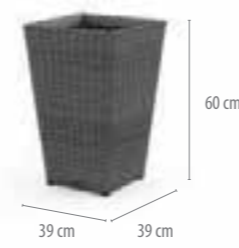

RUBIC

plant pot 80 cm
GAW 9033

plant pot 50 cm
GAW 9032

COLOR BRAIDS

MODERN BROWN ROYAL BROWN ROYAL SAND

ROYAL GRAY ROYAL WHITE

CANOPY

Canopy
GZW9200

COLOR BRAIDS

MODERN BROWN ROYAL BROWN ROYAL SAND ROYAL GRAY ROYAL WHITE

COLOR UPHOLSTERY

BEIGE

SCALEO

plant pot 60 cm
PAW9110

plant pot 80 cm
PAW9111

plant pot 100 cm
PAW9112