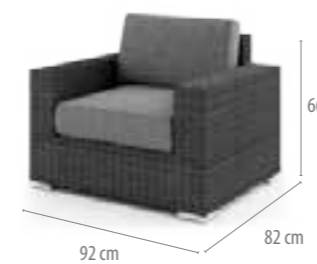

box Scatola GAW9030
plant pot Scaleo 80 cm PAW9111

MILANO

armchair
KAW9004

corner 87 cm L/R
KAW9012 (left)
KAW9013 (right)

corner 82 cm
KAW9002

small table / puff 72 cm
JAW9120

middle element
KAW9003

lounge L/R
KAW9010 (left)
KAW9011 (right)