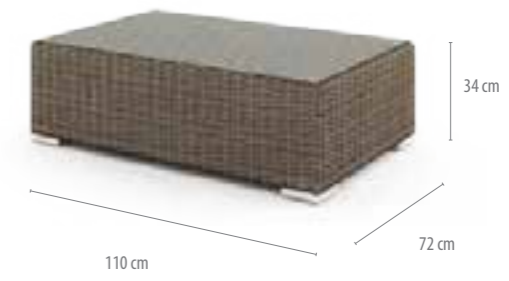

corner 82 cm
KAW9122

small table / puf 72 cm
JAW9120

corner 140 cm L/R
KAW9120 (left)
KAW9121 (right)

table 110 cm
TAW9120

PORTOFINO

sofa
LAW9090

COLOR BRAIDS

MODERN BROWN ROYAL BROWN ROYAL SAND ROYAL GRAY ROYAL WHITE