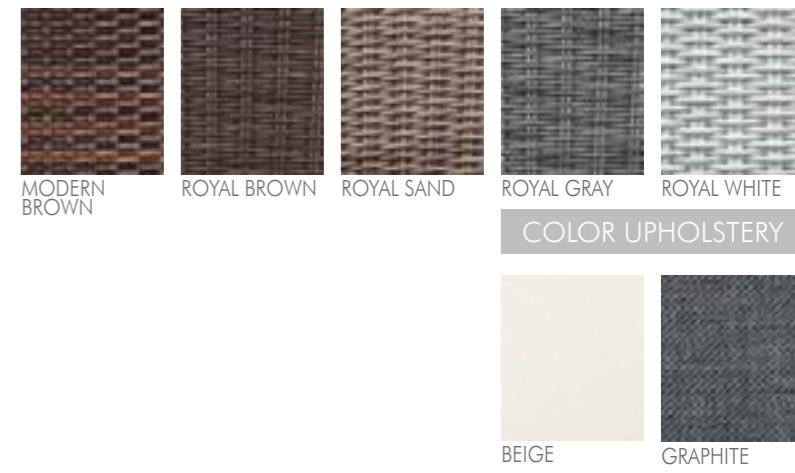

color of materials - beige

ROYAL gray

color of materials - graphite

ROYAL white

color of materials - graphite

SCATOLA

MODERN brown

color of materials - beige

MARA

couch
LAW9060

COLOR BRAIDS

MODERN BROWN ROYAL BROWN ROYAL SAND ROYAL GRAY ROYAL WHITE

LUNA

couch
LAW9130

COLOR BRAIDS | COLOR UPHOLSTERY

MODERN BROWN BEIGE

COLOR BRAIDS

TRAMONTO

chair CAW9140

STRATO

chair CAW9150

COLOR BRAIDS

PRATO

table 200 cm TAW9240