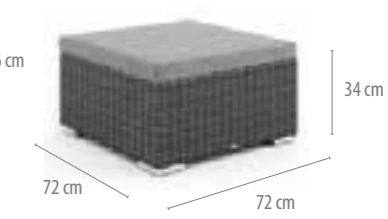

box Scatola GAW9030
plant pot Scaleo 80 cm PAW9111

MILANO

armchair
KAW9004

corner 87 cm L/R
KAW9012 (left)
KAW9013 (right)

corner 82 cm
KAW9002

small table / puff 72 cm
JAW9120

middle element
KAW9003

lounge L/R
KAW9010 (left)
KAW9011 (right)