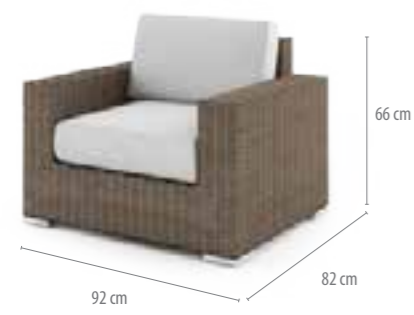

TECHNICAL DESCRIPTION

MILANO

COLOR BRAIDS

COLOR UPHOLSTERY

armchair
KAW9004

middle element
KAW9003

corner 87 cm L/R
KAW9012 (left)
KAW9013 (right)

corner 82 cm
KAW9002