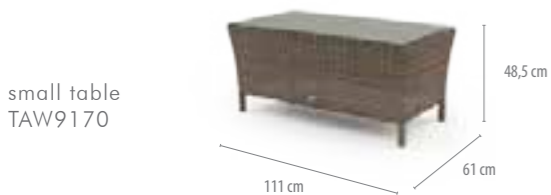

small table
TAW9170