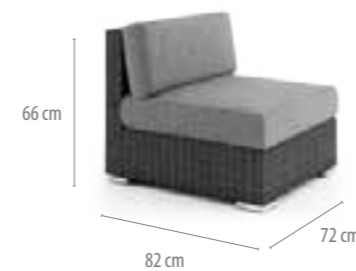

box Scatola GAW9030
plant pot Scaleo 80 cm PAW9111

MILANO

armchair
KAW9004

corner 87 cm L/R
KAW9012 (left)
KAW9013 (right)

corner 82 cm
KAW9002

small table / puff 72 cm
JAW9120

middle element
KAW9003

lounge L/R
KAW9010 (left)
KAW9011 (right)

table 110 cm
TAW9120

VENEZIA

corner KAW9122
corner KAW9120 (left), KAW9121 (right)
armchair KAW9123
small table / puf JAW9120
middle element KAW9124

VENEZIA

corner 82 cm
KAW9122

armchair
KAW9123

middle element
KAW9124