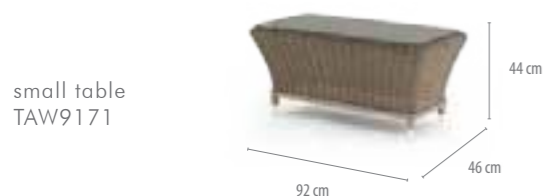

COLOR UPHOLSTERY

BEIGE GRAPHITE

LEONARDO

sofa
KAW7021

armchair
KAW7020

small table
TAW9171

COLOR BRAIDS

ROYAL BROWN ROYAL SAND ROYAL GRAY ROYAL WHITE