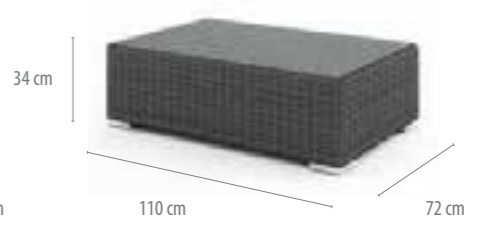

box Scatola GAW9030
plant pot Scaleo 80 cm PAW9111

MILANO

armchair
KAW9004

corner 87 cm L/R
KAW9012 (left)
KAW9013 (right)

corner 82 cm
KAW9002

small table / puff 72 cm
JAW9120

middle element
KAW9003

lounge L/R
KAW9010 (left)
KAW9011 (right)