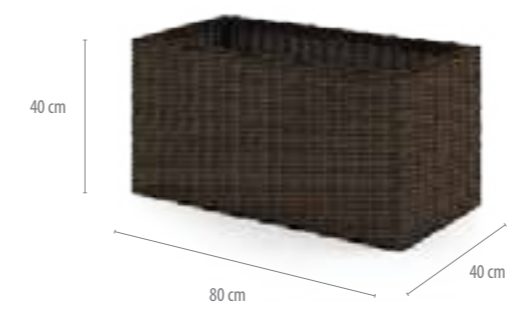

RUBIC

plant pot 80 cm
GAW 9033