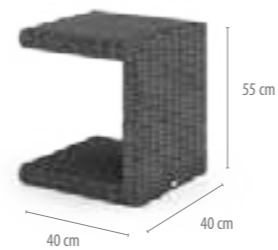

ROMEO

small table
TAW9100