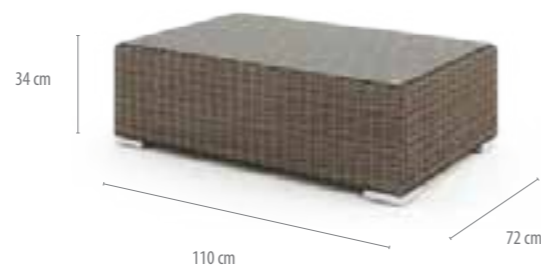

small table / puf 72 cm
JAW9120

lounge L/R
KAW9010 (left)
KAW9011 (right)

table 110 cm
TAW9120

VENEZIA

COLOR BRAIDS

COLOR UPHOLSTERY

armchair
KAW9123

middle element
KAW9124