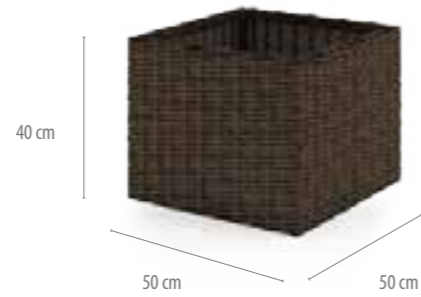

plant pot 80 cm
GAW9033

plant pot 50 cm
GAW9032