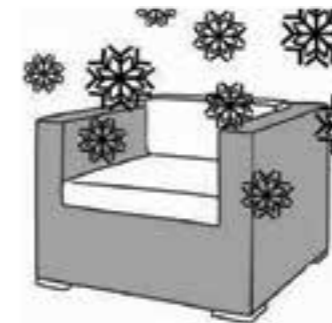

Ápolás

A magasabb minőségű gyártásnak és a legjobb alapanyagoknak köszönhetően, az OLTRE bútorok teljesen ellenállnak az időjárás káros hatásainak – a magas és az alacsony hőmérsékletnek, az esőnek, a napsugárzásnak, a hónak vagy a fagynak. A bútoraink kivételes tartóssága lehetővé teszi azok kültéri, illetve magas nedvességű helyiségekben való használatát egész évben. A hagyományos kerti bútorokkal szemben nem igényelnek semmilyen különleges ápolást.