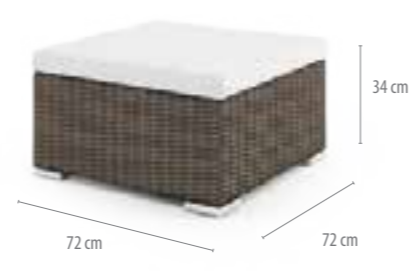

TECHNICAL DESCRIPTION

MILANO

COLOR BRAIDS

COLOR UPHOLSTERY

armchair
KAW9004

middle element
KAW9003

corner 87 cm L/R
KAW9012 (left)
KAW9013 (right)

corner 82 cm
KAW9002