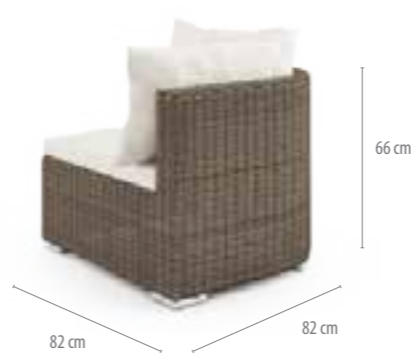

small table / puf 72 cm
JAW9120

lounge L/R
KAW9010 (left)
KAW9011 (right)

table 110 cm
TAW9120

VENEZIA

COLOR BRAIDS

COLOR UPHOLSTERY

armchair
KAW9123

middle element
KAW9124