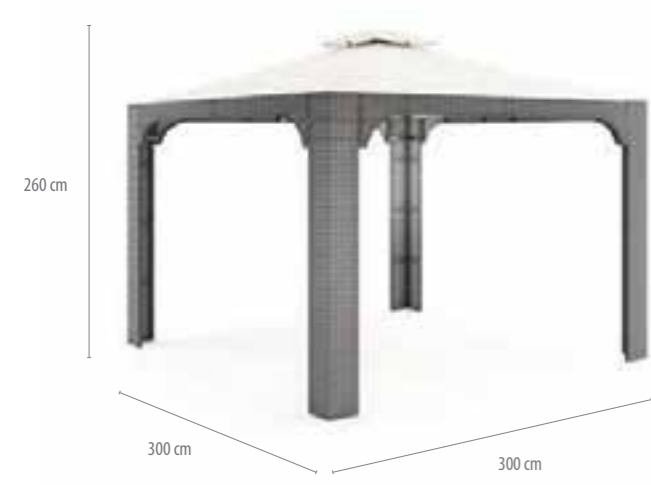

RUBIC

plant pot 80 cm
GAW 9033

plant pot 50 cm
GAW 9032

COLOR BRAIDS

MODERN BROWN ROYAL BROWN ROYAL SAND

ROYAL GRAY ROYAL WHITE

CANOPY

Canopy
GZW9200