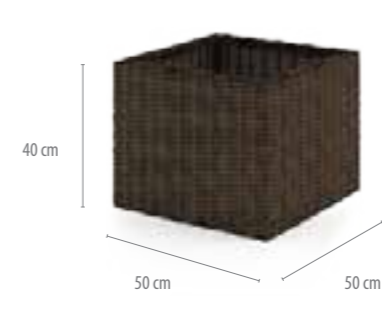

plant pot 50 cm
GAW 9032