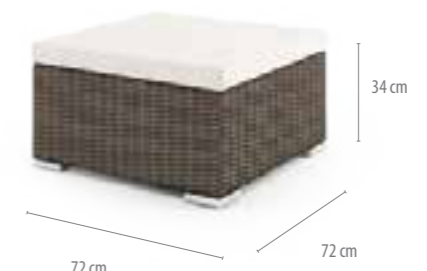

small table / puf 72 cm
JAW9120